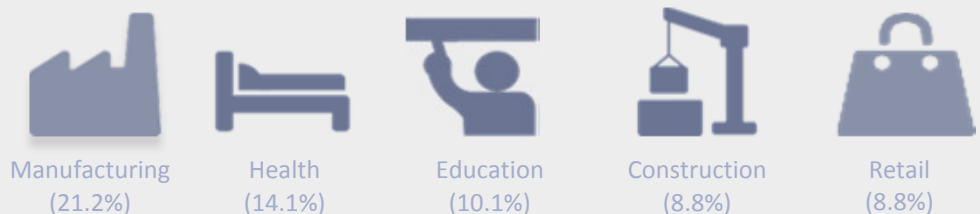

England

Employment

Source: NOMIS, ONS © Crown Copyright

Skills Levels

Source: APS, Jan-Dec 2016, NOMIS, ONS © Crown Copyright

Employability, Careers & Enterprise

For information advice and guidance on careers and local training and education options visit www.nationalcareersservice.direct.gov.uk or call **0800 100 900**. Work experience provides many benefits, giving you skills and experience that will allow you to stand out to potential employers as well as helping you to choose the right career. For more information about **Traineeships** and **Apprenticeships** visit www.apprenticeships.org or call **08000 150 600** to speak to a National Apprenticeship Adviser. The D2N2 Escalator is an overview of jobs and route-ways for the key priority sectors across Derby, Derbyshire, Nottingham and Nottinghamshire <http://www.d2n2lep.org/skills/employability-framework/escalators>.