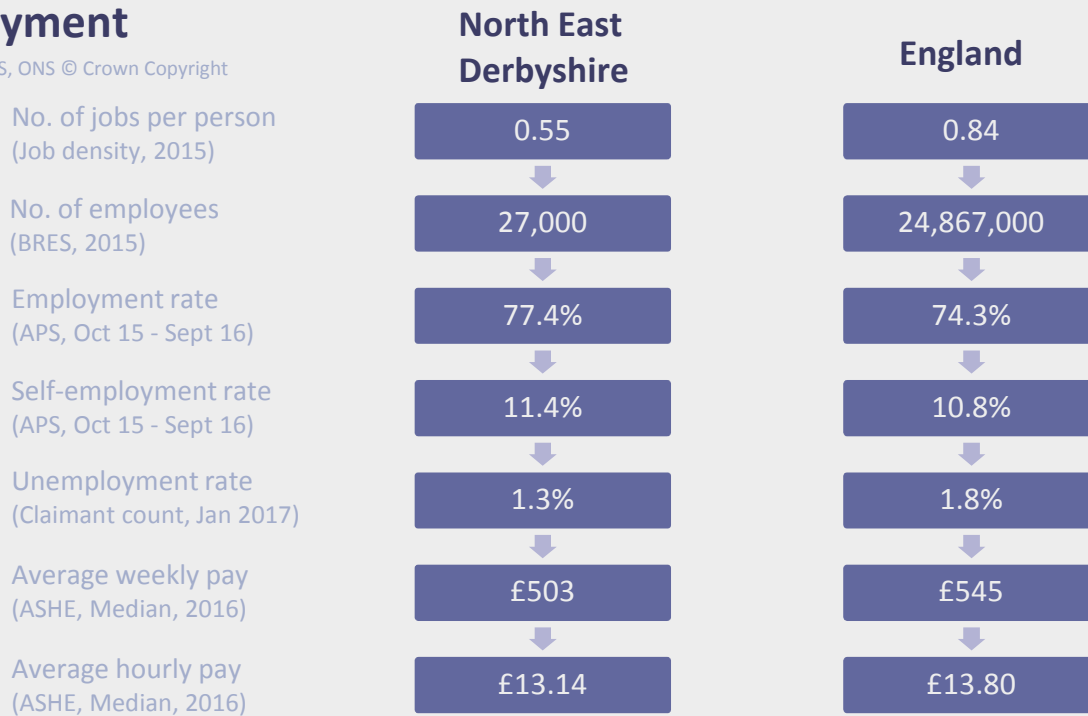

* This data relates to state funded schools only. ** A score below -0.5 falls below the national floor standard

Top 5 Industries for jobs

Source: BRES, 2015, NOMIS, ONS © Crown Copyright

North East Derbyshire

England

Employment

Source: NOMIS, ONS © Crown Copyright

Skills Levels

Source: APS, Jan-Dec 2016, NOMIS, ONS © Crown Copyright

Employability, Careers & Enterprise

For information advice and guidance on careers and local training and education options visit www.nationalcareersservice.direct.gov.uk or call **0800 100 900**. Work experience provides many benefits, giving you skills and experience that will allow you to stand out to potential employers as well as helping you to choose the right career. For more information about **Traineeships** and **Apprenticeships** visit www.apprenticeships.org or call **08000 150 600** to speak to a National Apprenticeship Adviser. The D2N2 Escalator is an overview of jobs and route-ways for the key priority sectors across Derby, Derbyshire, Nottingham and Nottinghamshire <http://www.d2n2lep.org/skills/employability-framework/escalators>.