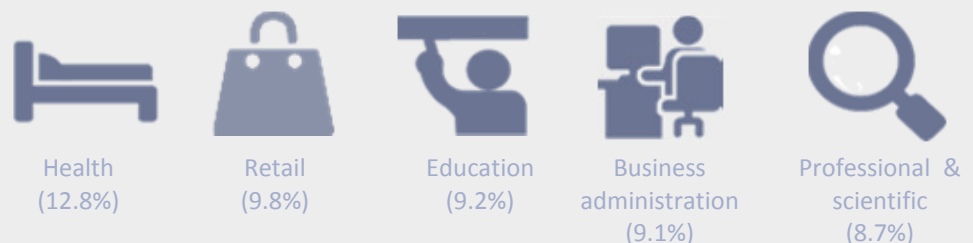

* This data relates to state funded schools only. ** A score below -0.5 falls below the national floor standard

Top 5 Industries for jobs

Source: BRES, 2015, NOMIS, ONS © Crown Copyright

North East Derbyshire

England

Employment

Source: NOMIS, ONS © Crown Copyright

Skills Levels

Source: APS, Jan-Dec 2016, NOMIS, ONS © Crown Copyright

Employability, Careers & Enterprise

For information advice and guidance on careers and local training and education options visit www.nationalcareersservice.direct.gov.uk or call **0800 100 900**. Work experience provides many benefits, giving you skills and experience that will allow you to stand out to potential employers as well as helping you to choose the right career. For more information about **Traineeships** and **Apprenticeships** visit www.apprenticeships.org or call **08000 150 600** to speak to a National Apprenticeship Adviser. The D2N2 Escalator is an overview of jobs and route-ways for the key priority sectors across Derby, Derbyshire, Nottingham and Nottinghamshire <http://www.d2n2lep.org/skills/employability-framework/escalators>.