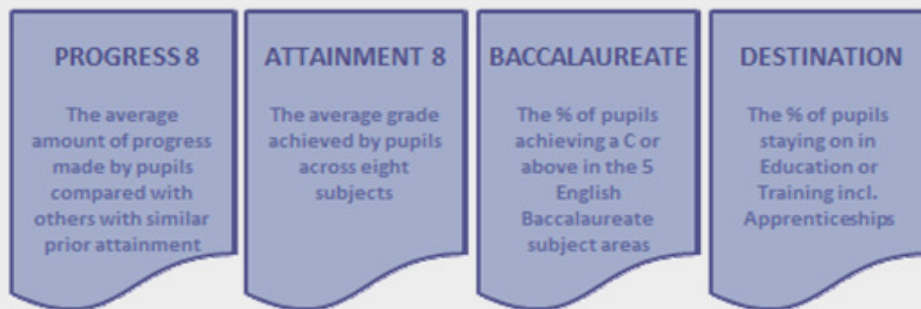

Derbyshire	-0.30*	49.0	16.0%	93.4%
Derby	-0.17*	46.2	19.8%	94.0%
Nottinghamshire	-0.04*	50.8	25.4%	96.1%
Nottingham	-0.35*	44.8	16.8%	87.0%
England	0.00*	49.9	24.7%	94.0%

Source: Derbyshire County Council, Childrens Services (All pupils at a Derbyshire school), 2016
 This data relates to state funded schools only. *A score below -0.5 falls below the national standard