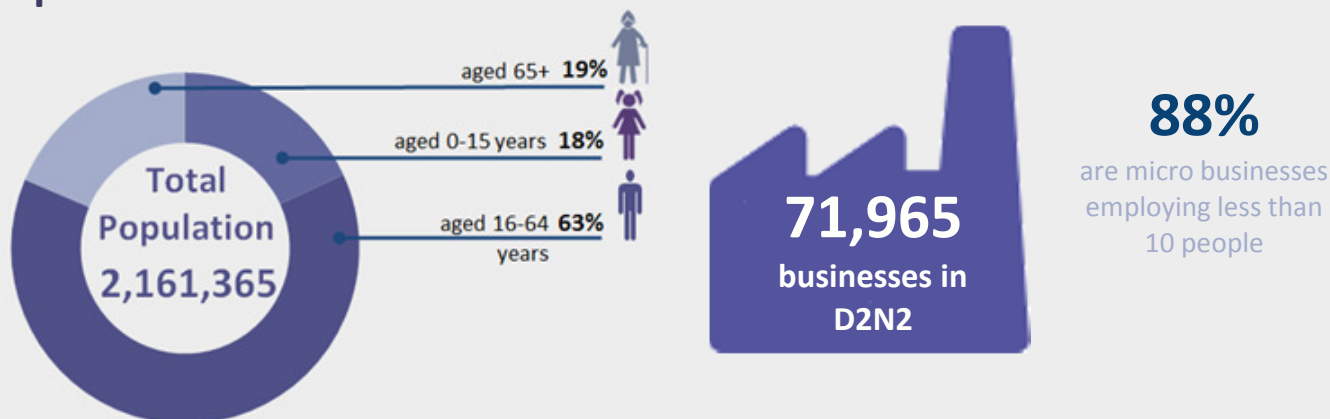

People and Businesses

Source: Mid-year population estimates, 2015, ONS © Crown Copyright

Source: UK Business: Activity, Size and Location, 2016, ONS © Crown Copyright

Schools

136

secondary schools in D2N2

Derbyshire	-0.30*	49.0	16.0%	93.4%
Derby	-0.17*	46.2	19.8%	94.0%
Nottinghamshire	-0.04*	50.8	25.4%	96.1%
Nottingham	-0.35*	44.8	16.8%	87.0%
England	0.00*	49.9	24.7%	94.0%