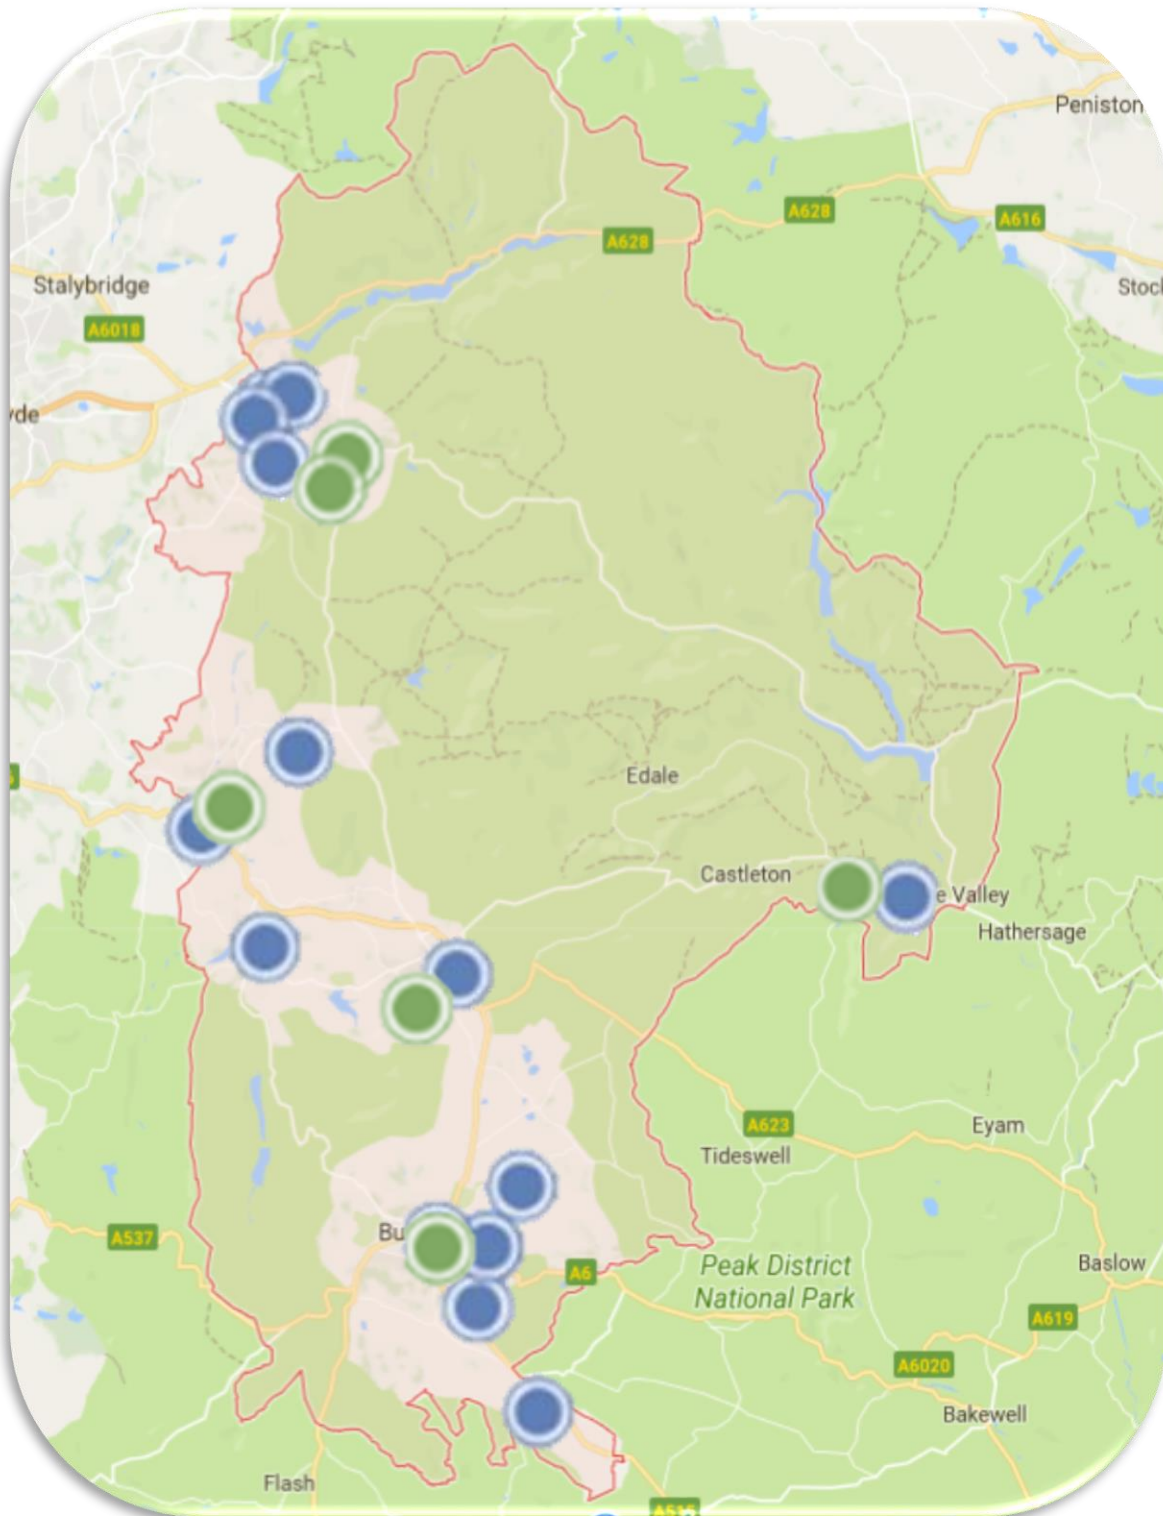

High Peak - Derbyshire

Largest Local Companies

DOW CHEMICAL COMPANY LIMITED	Chemicals, rubber, plastics, non-metallic products
CARPENTER LIMITED	Chemicals, rubber, plastics, non-metallic products
CARPENTER HOLDINGS LIMITED	Other services
SWIZZELS MATLOW LIMITED	Food, beverages, tobacco
OTTER CONTROLS LIMITED	Machinery, equipment, furniture, recycling
DOW CHEMICAL SERVICES UK LIMITED	
LHOIST UK LIMITED	Chemicals, rubber, plastics, non-metallic products
LOMAS DISTRIBUTION LIMITED	Transport
SELDEN RESEARCH LIMITED	Chemicals, rubber, plastics, non-metallic products
STREET CRANE COMPANY LIMITED	Machinery, equipment, furniture, recycling
STREASON LIMITED	Machinery, equipment, furniture, recycling
FLAIR FLOORING GROUP LIMITED	Wholesale and retail sale
FLAIR FLOORING SUPPLIES LIMITED	Machinery, equipment, furniture, recycling
BUXTON CONSORTIUM LIMITED	Publishing, printing
BUXTON PRESS LIMITED	Publishing, printing
SYNTHETIC TECHNOLOGIES LTD	Wholesale and retail sale
BELLS SHOES LIMITED	Wholesale and retail sale
RICHMOND CABINET COMPANY LIMITED	Machinery, equipment, furniture, recycling
EXTRAPURE LIMITED	Machinery, equipment, furniture, recycling
CARBOLITE GERO LIMITED	Machinery, equipment, furniture, recycling
FLOWFLEX COMPONENTS LIMITED	Metals & metal products
FLOWFLEX HOLDINGS LIMITED	Metals & metal products
INTERKET HOLDINGS UK LIMITED	Machinery, equipment, furniture, recycling
INTERKET LIMITED	Machinery, equipment, furniture, recycling
FLUOROCHEM LIMITED	Wholesale and retail sale

Local Schools

Buxton Community School
Chapel-en-le-Frith High School
Glossopdale School
Hope Valley College
New Mills School & Sixth Form
St Philip Howard Catholic Voluntary Academy
St Thomas More Catholic School Buxton

(source: google)